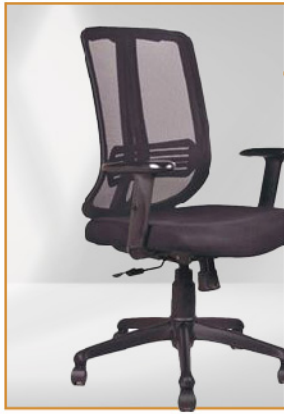

## UOC004

**Colour** : Black

**Material** : Customised Mesh back

**Special Feature** : Customized arms, Height adjustment, Powder coated steel base