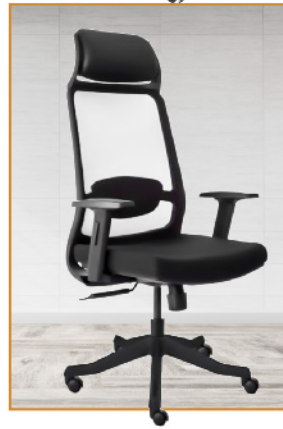

UOC012

Colour : Tan
Material : Customised Mesh back
Special Feature : Customized arms, Height adjustment, Powder coated steel base