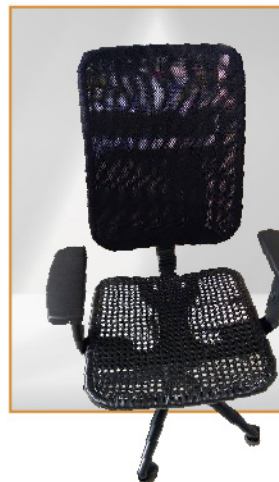

UCWC002

Colour : Black
Material : Wire netted
Special Feature : Customized arms, Height adjustment, Powder coated steel base