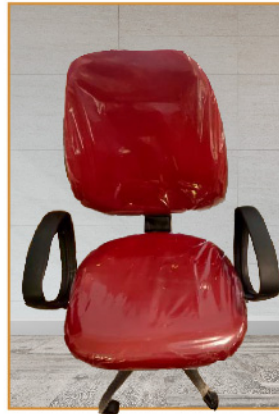

UCC002

Colour : Red
Material : Customised Mesh back
Special Feature : Customized arms,
Height adjustment,
Powder coated
steel base