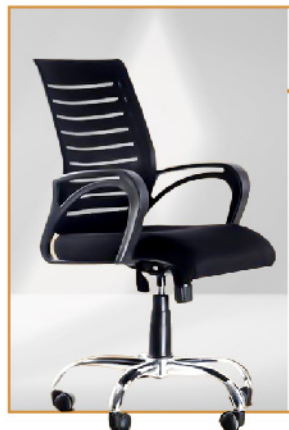

UMRC010

Colour : Black
Material : Customised Mesh back
Special Feature : Customized arms, Height adjustment, Powder coated steel base