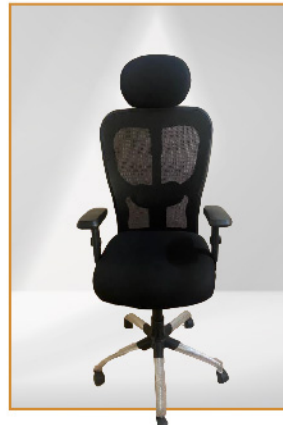

UOC016

Colour : Black
Material : Customised Mesh back
Special Feature : Customized arms, Height adjustment, Powder coated steel base