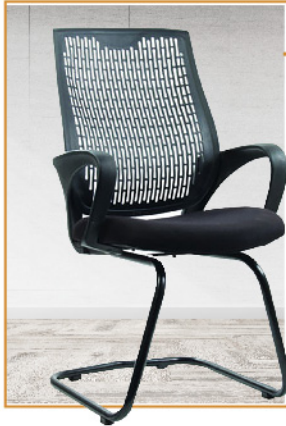

VISTOR CHAIR

UVC005

Colour : Black
Material : Customised Mesh back
Special Feature : Customized arms, Height adjustment, Powder coated steel base