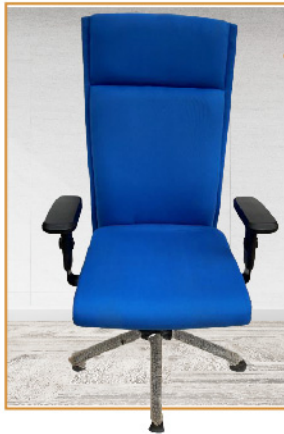

CUSHION CHAIR

UCC001

Colour : Black
Material : Customised Mesh back
Special Feature : Customized arms,
Height adjustment,
Powder coated
steel base